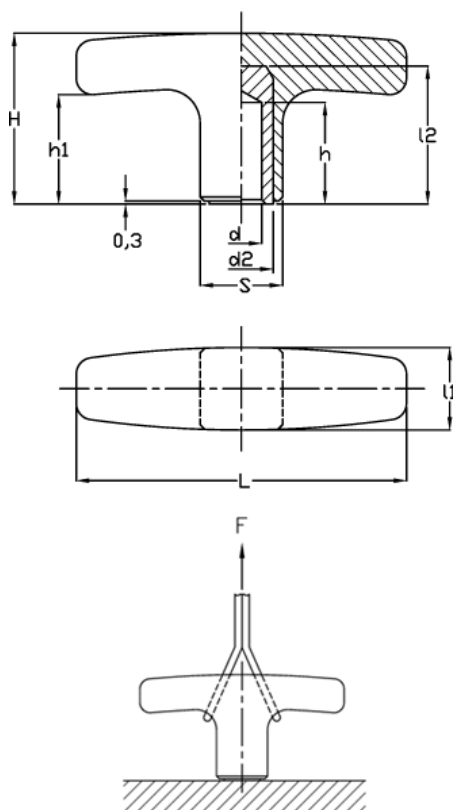

Data Sheet

Article number: 2304032421
Description: Handle 32421
L.652/40 B-6, Black

Measures

d2 = 9
d H9 = 6
F (N) = 2500
h = 18
H = 30
h1 = 20.0
L = 40
l1 = 13

l2 = 23
S = 13x13